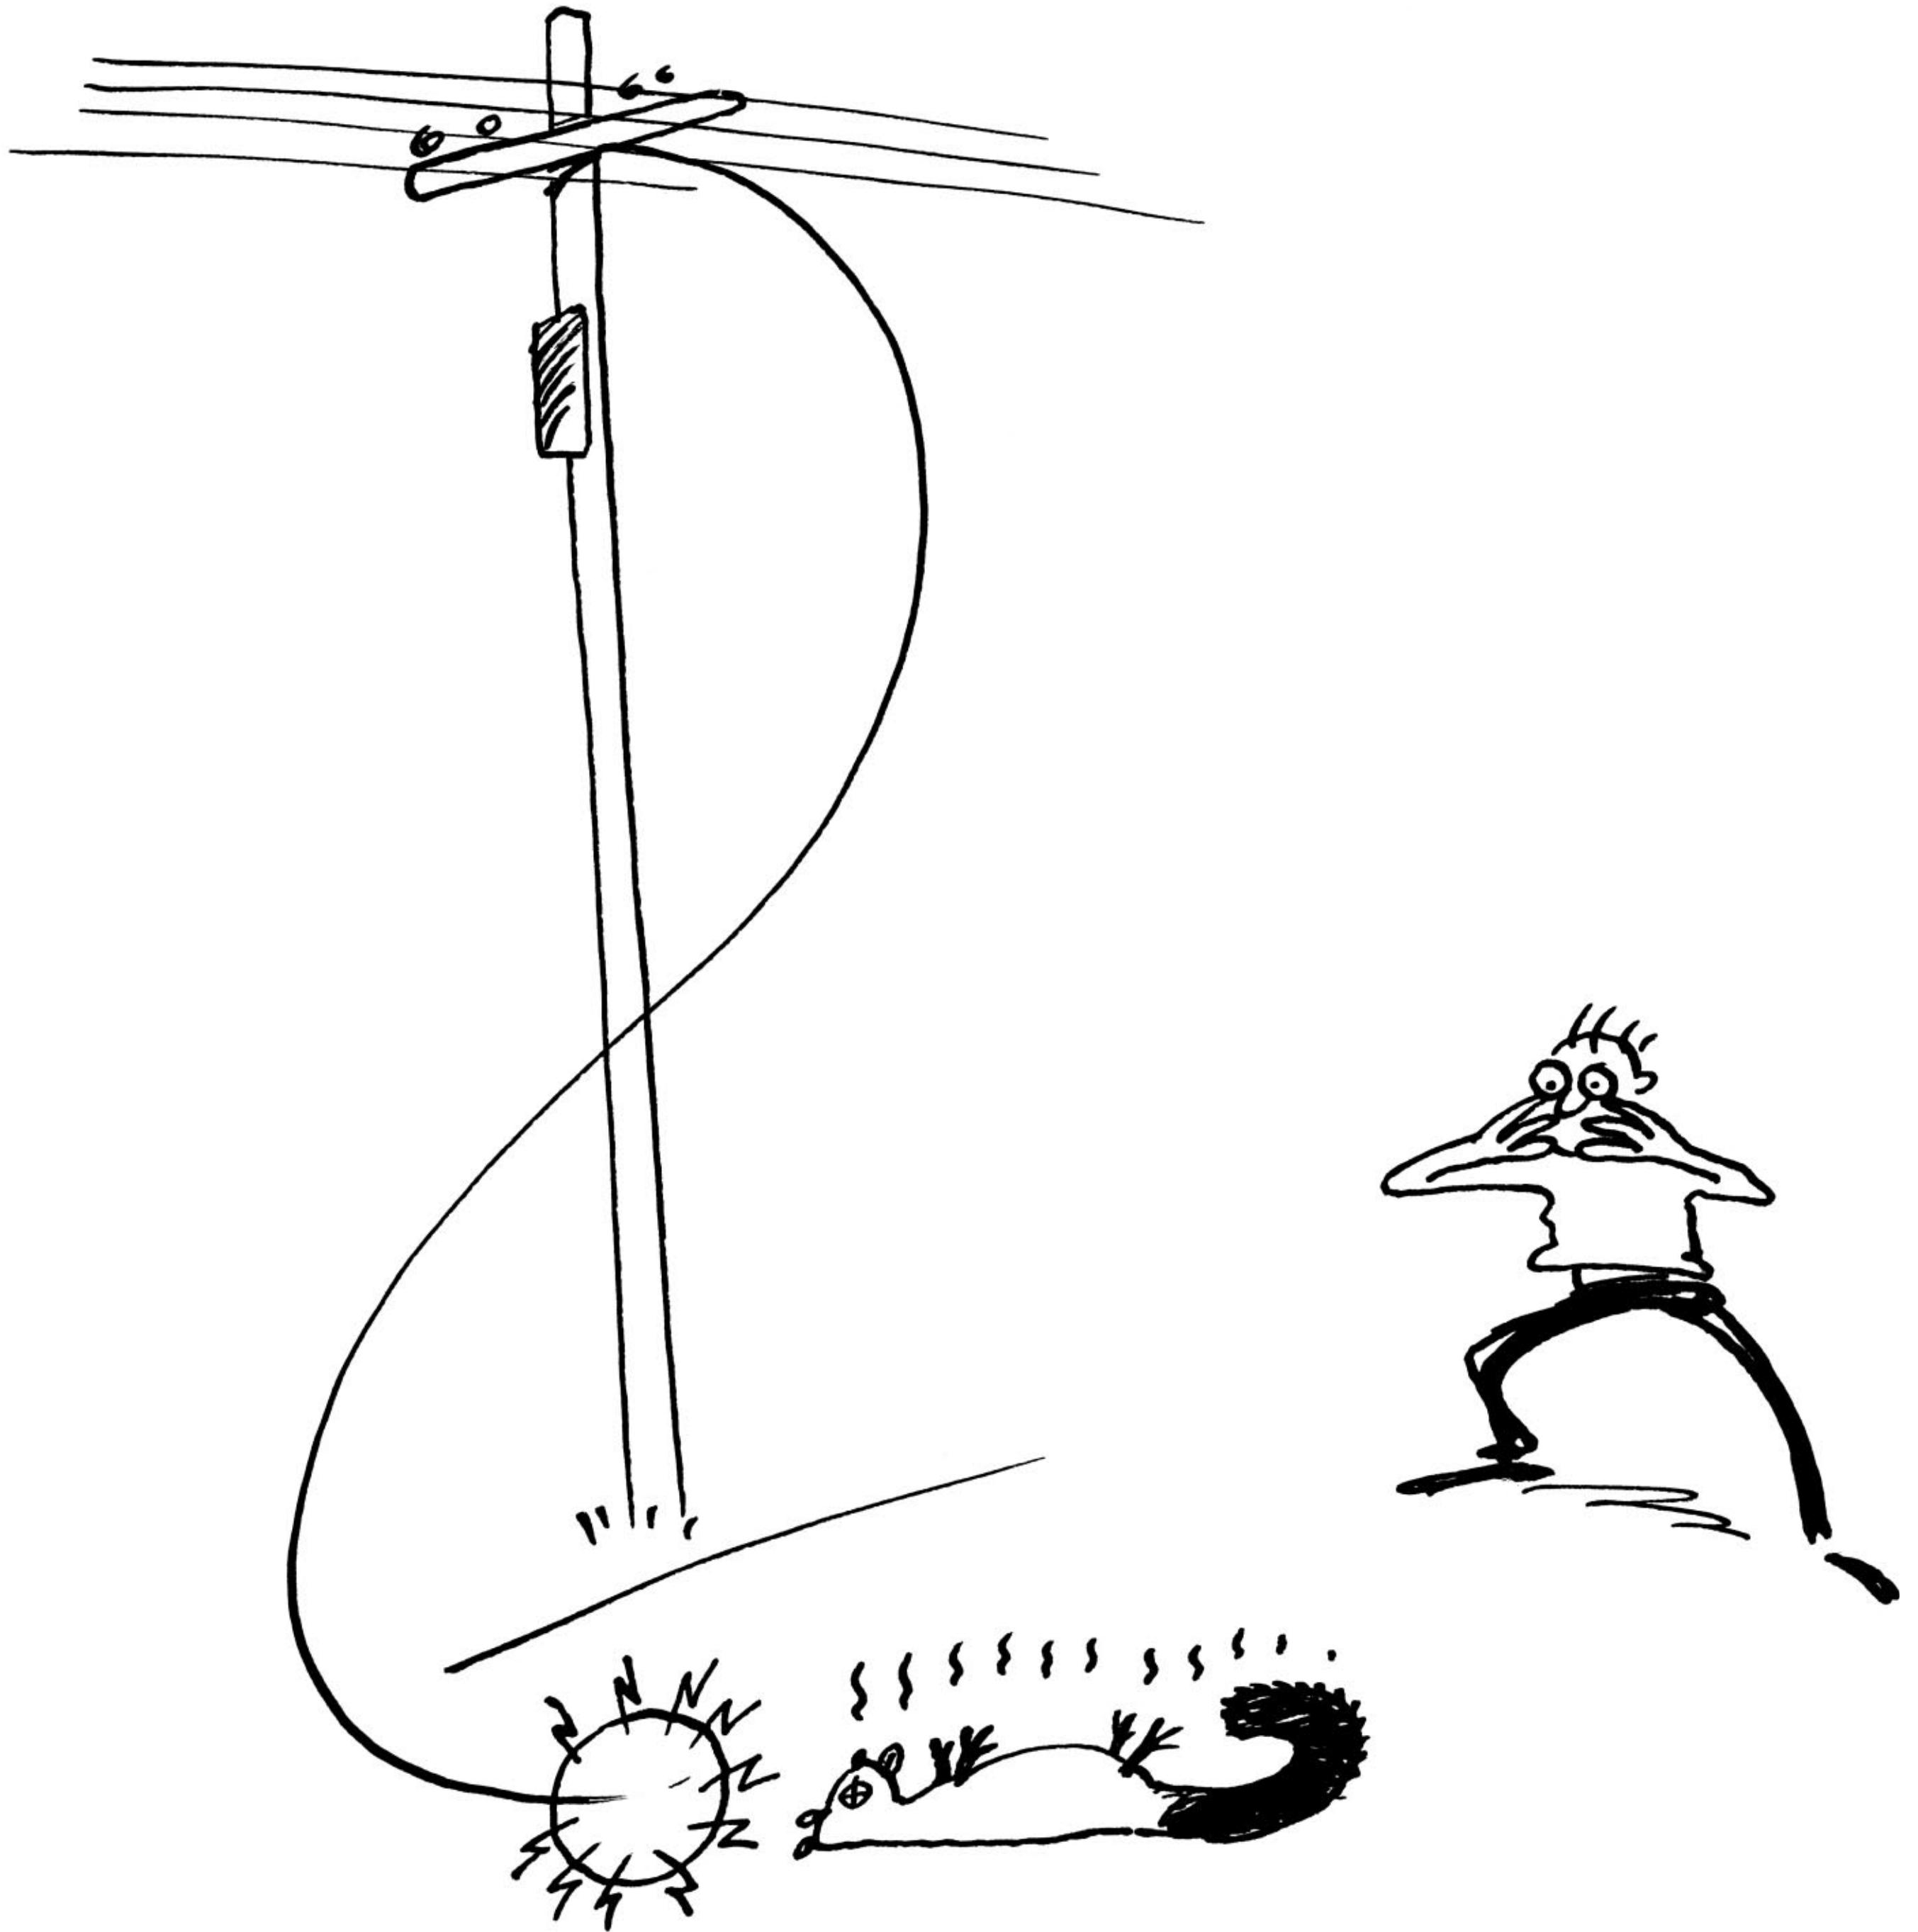

Fallen power lines can kill

If you see a fallen power line, don't touch it! Don't go near it and don't touch anything in contact with the wires - *not even people or animals.*

Keep everyone away and **call for help.**